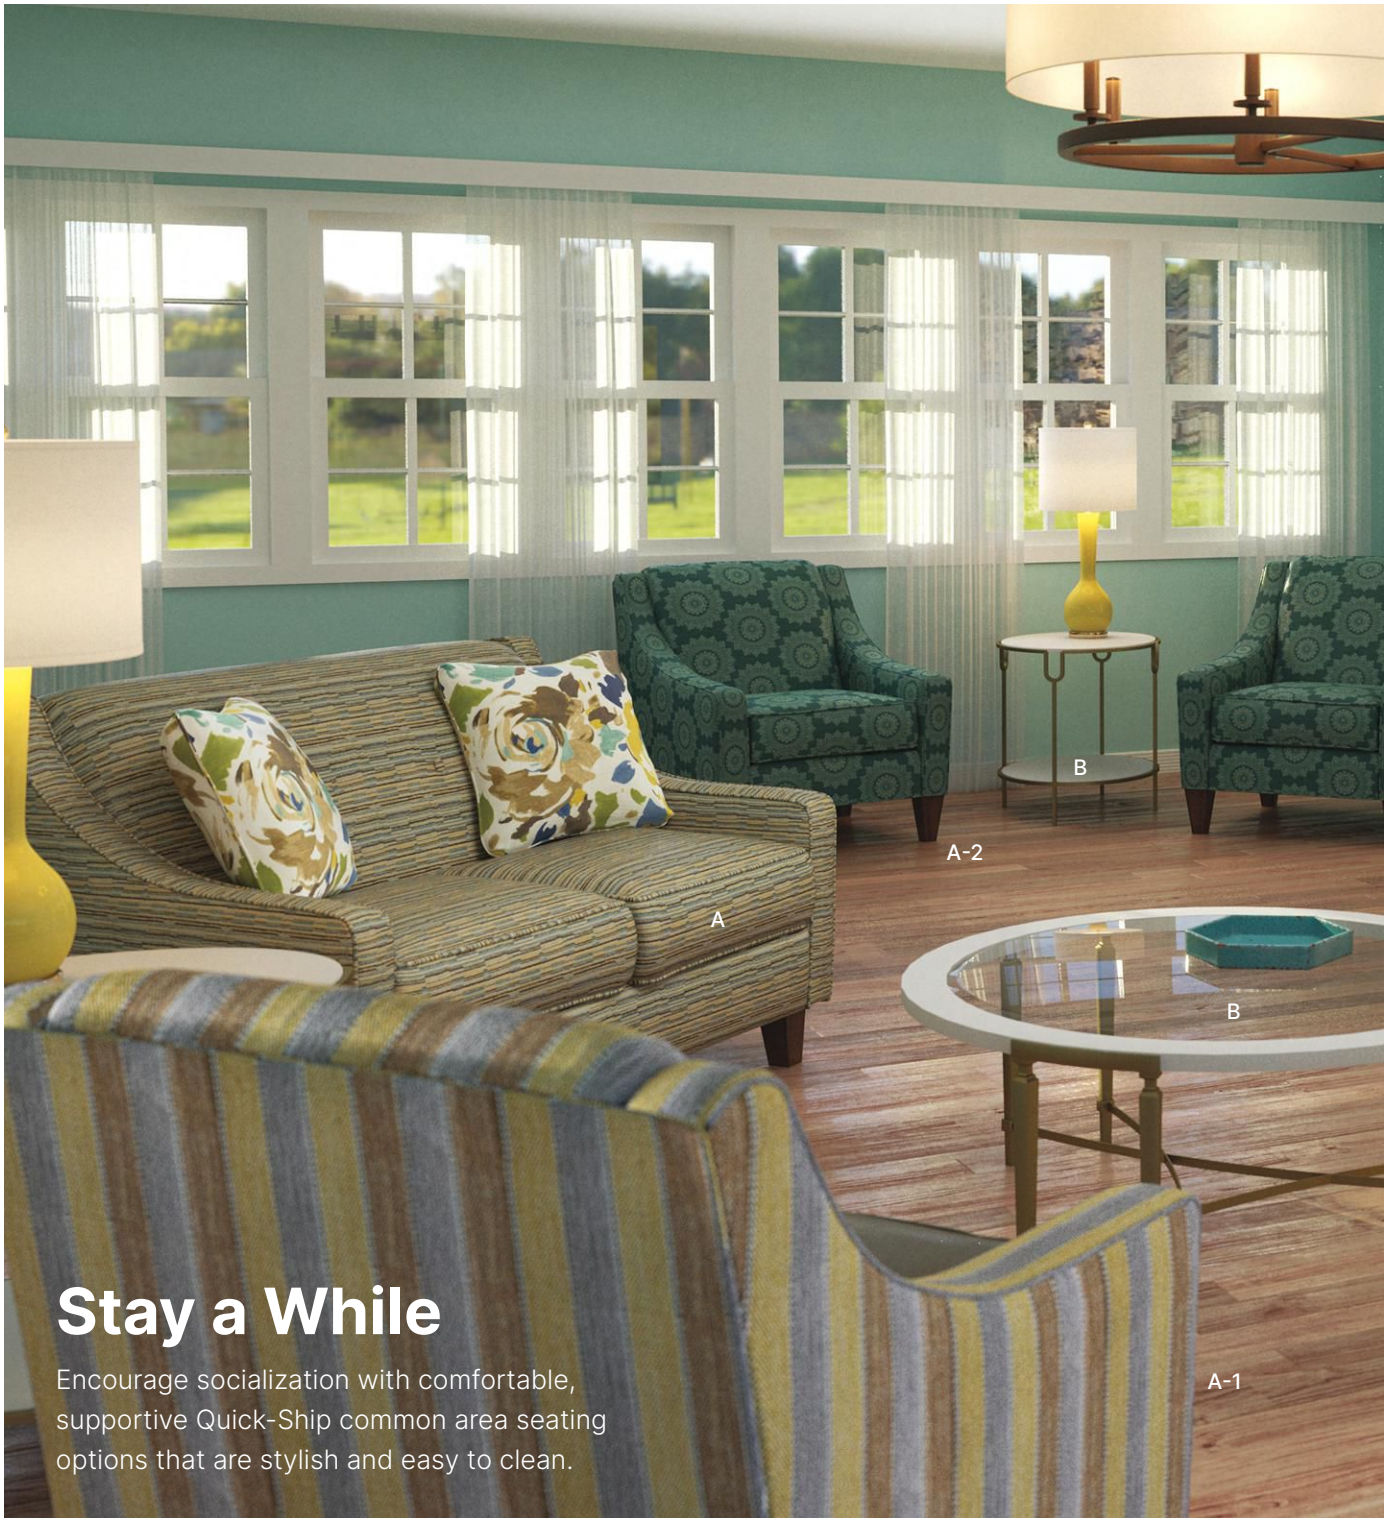

Stay a While

Encourage socialization with comfortable, supportive Quick-Ship common area seating options that are stylish and easy to clean.

A. Maxwell Thomas® Vidalia Collection #2VK9P – Loveseat in Burch gamma cashew. #2VMY4 – Lounge Chair, A-1 in Maxwell Thomas ladysmith steel (seat) and Kravet walkway goldenrod (back). #2VMYK – A-2 in Kravet piatto sea green. All with mocha finish. Pillows shown in pasilla celestial. | **B.** Fairfield East Camden Occasional Tables #8X907 – Round Coffee Table. #8X908 – Lamp Table. Available in finish shown. **E.** Maxwell Thomas® Elkhart Collection #27DX2 – Sofa. #27MR8 – Loveseat. Both in Kravet steamboat woodland (body) and Maxwell Thomas milwaukee sepia (seat) with mocha finish. | **F.** Wendover Architectural Artwork Collection #E7423 – 6-piece collection. | **G.** Maxwell Thomas® Arlington Heights Collection #2866X – Sofa. #288G2 – Loveseat. Both in Kravet caslin reef (seat) and Kravet cayuga sandalwood (back). #28CFV – Lounge Chair in Burch morse code botanical. All with walnut finish. | **H.** Maxwell Thomas® Odessa Coffee Table #42C72 in auckland finish.