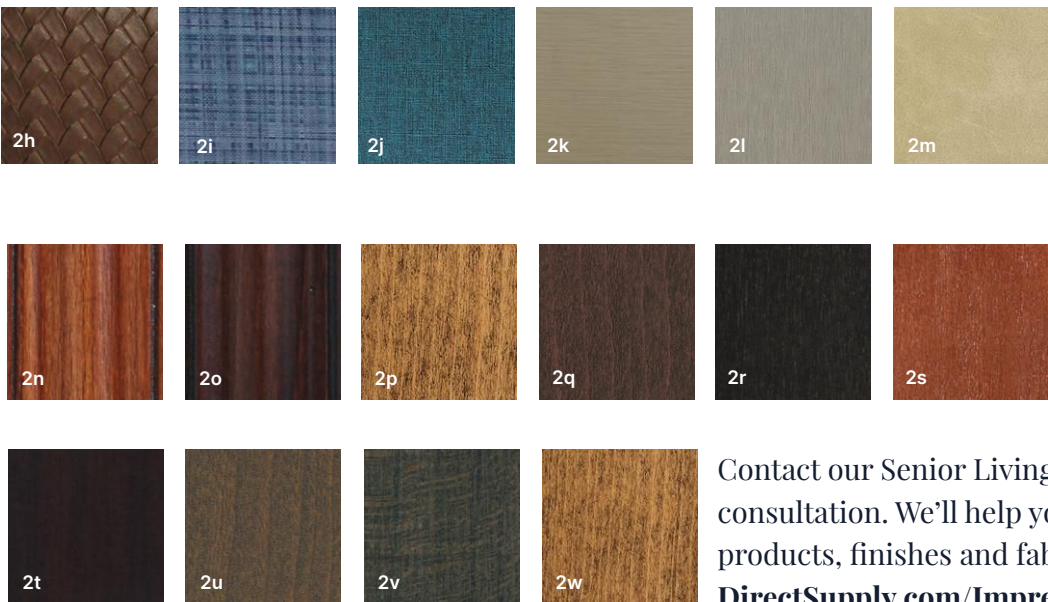

Finishes for Kellex

- 2n. honey
- 2o. mocha cafelle

Finishes for Maxwell Thomas®

- 2p. walnut
- 2q. mocha

Finishes for Akin

- 2r. deep forest
- 2s. spiced cherry

Finishes for Maxwell Thomas Dining

- 2t. ravenwood (faux wood metal chairs only)
- 2u. tawnywood (faux wood metal chairs only)

Finishes for Holsag & Maxwell Thomas Dining

- 2v. corduroy (wood chairs only)
- 2w. walnut (wood chairs only)

Quick-Ship Fabrics & Finishes

Choose Quick-Ship fabric and finish options available for popular common area collections, accent seating and dining chairs.