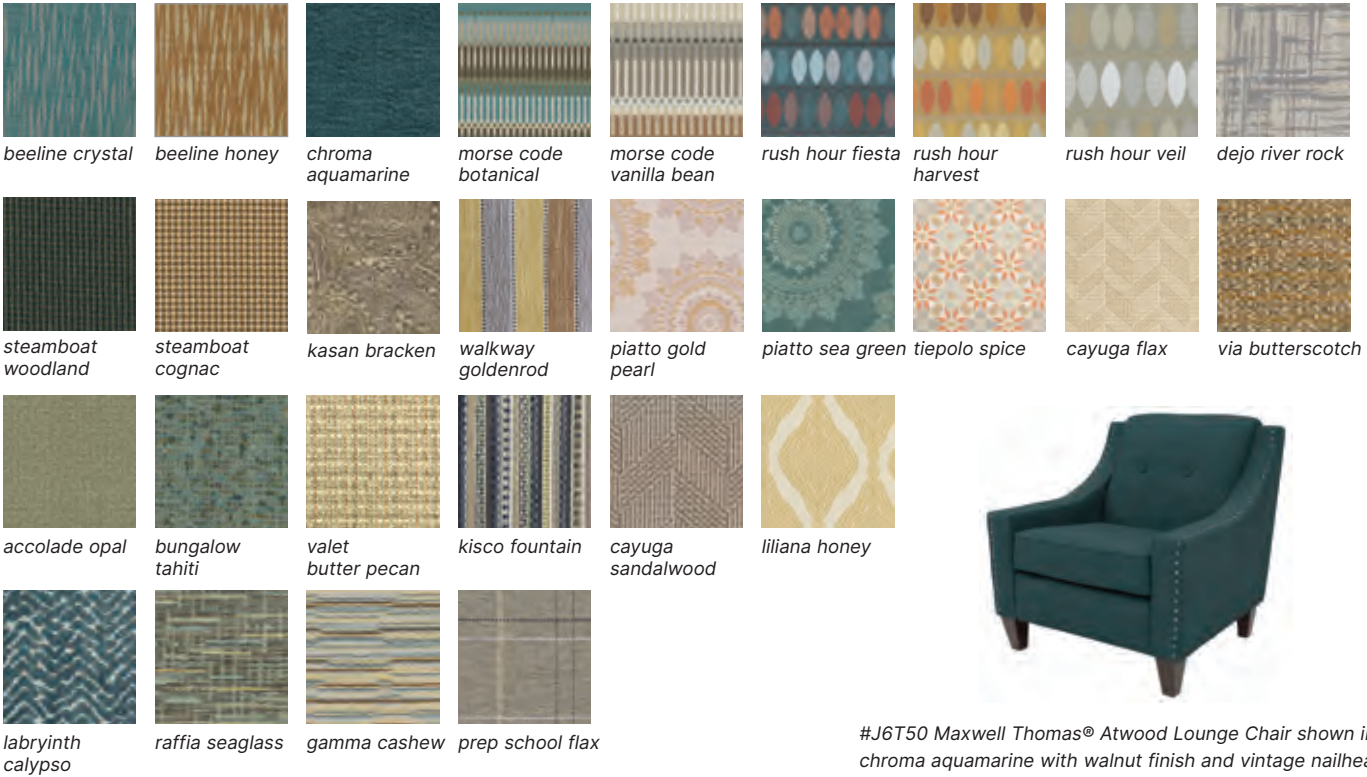

# On-trend Quick-Ship fabrics and finishes

Choose from Quick-Ship fabric and finish options available on our top common area collections, accent seating and dining seating. Contact our Senior Living design consultants to create your ideal look or visit us at [directsupply.com/dcr-contact](https://directsupply.com/dcr-contact).

## Crypton Fabrics

#J6T50 Maxwell Thomas® Atwood Lounge Chair shown in chroma aquamarine with walnut finish and vintage nailhead

## Vinyl Fabrics

A

**Quick-Ship Crypton for Chair Back**

*morse code vanilla bean, nominate sandstone, mandalay moroccan silver, rush hour fiesta, morse code botanical, kasan bracken, rush hour harvest, tartan almond*

**Quick-Ship Vinyl for Chair Seat**