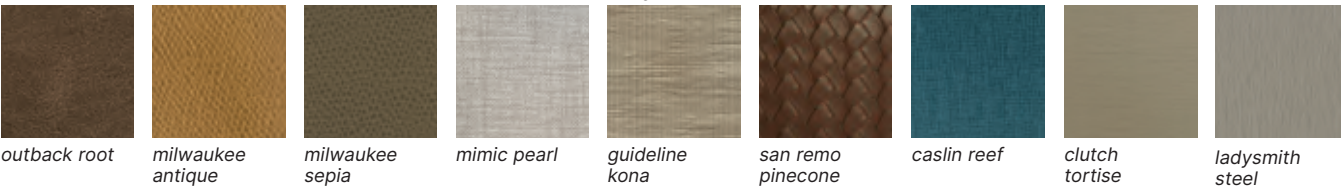

Vinyl Fabrics

Finishes for Maxwell Thomas®

EQS NEW! Express Quick-Ship

Enjoy typically faster lead times when you choose the Maxwell Thomas® Vidalia Collection or the Maxwell Thomas® Cedarburg Recliner. Contact your Account Manager for current lead times. Choose from deجو river rock, accolade opal, milwaukee sepia and antique fabrics. Limit 5 pieces per order.