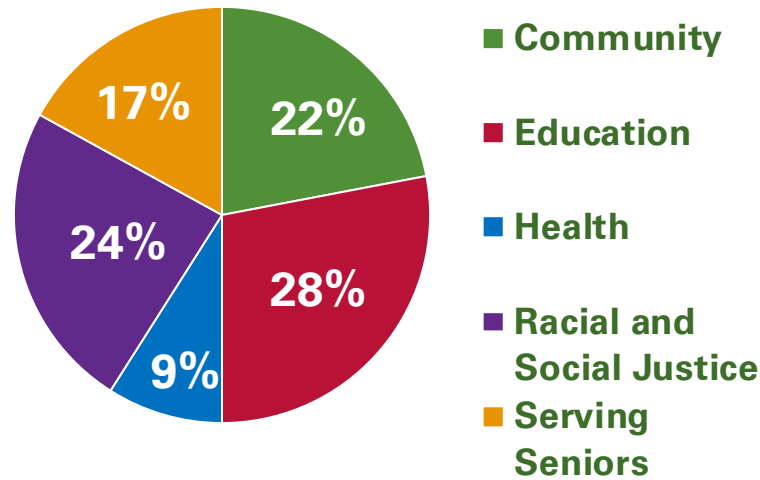

# 2020 Community Impact

Growing and strengthening Direct Supply, our Partners, and Communities through service, resources, and engagement.

Helped provide over 10,000 meals to neighborhood seniors

20% of total giving for PPE and COVID relief to 12 community partners

Over \$300,000 in charitable giving in 5 key focus areas

24% of total giving to 27 racial and social justice organizations and programs

20 community Board and committee positions filled by Direct Supply employee Partners