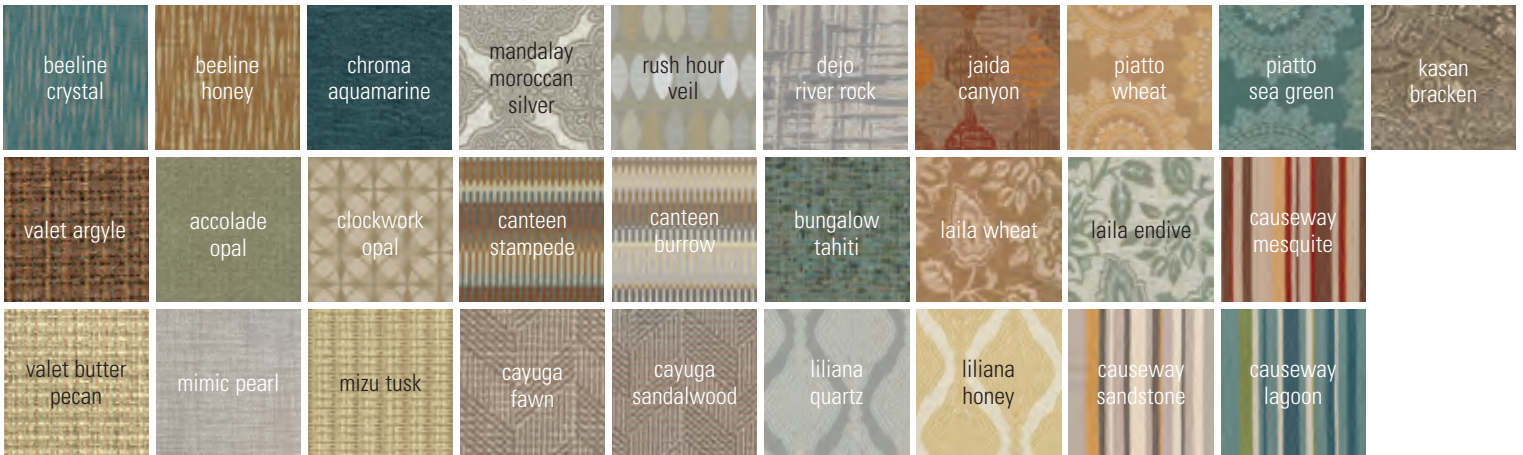

fast fabrics

Choose from quick-ship fabric and finish options available on common area collections and accent seating found on pages 17 - 31 and dining seating on pages 32 - 34! Our expert design consultants can help you create the ideal look for your community. Contact us today to get started!

common area

Crypton Fabrics for pages 18 - 31