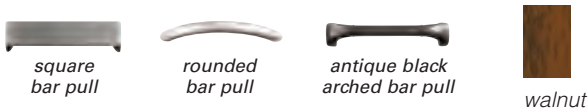

F. Maxwell Thomas® Napoli Collection

- #2VM99 $; 1-Door, 1-Drawer Bedside Cabinet, 19"W x 17½"D x 29½"H
- #2VG00 $; 3-Drawer Bedside Cabinet, 19"W x 17½"D x 29½"H
- #2VH97 $; 4-Drawer Chest, 33"W x 17½"D x 38"H
- #2VM60 $; 1-Door, 2-Drawer Wardrobe, 24"W x 25¼"D x 72"H
- #2VM71 $; Senior Living Headboard, Nondrilled, 42"W x 28"H
- #2VM61 $; Headboard & Footboard, Nondrilled, Head: 36"W x 20"H; Foot: 36"W x 16"H

Shown in ludington walnut headboard fabric with walnut finish and rounded bar pull hardware. Ships within 5 business days; limit 5 pieces per product number per order.