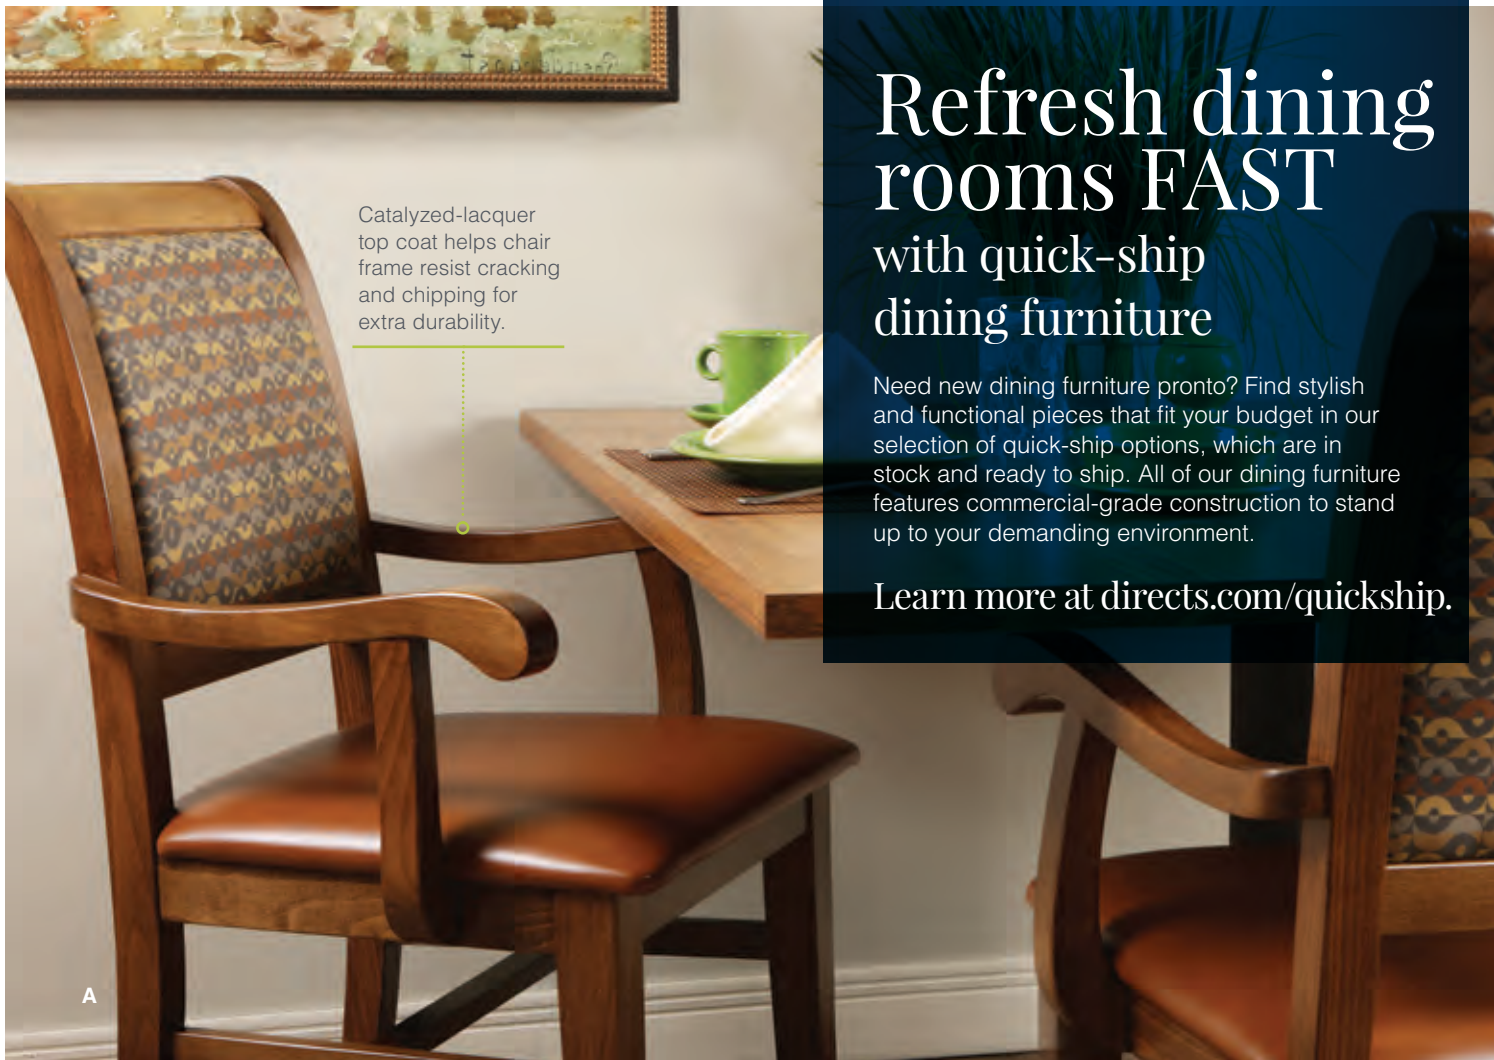

Catalyzed-lacquer top coat helps chair frame resist cracking and chipping for extra durability.

Refresh dining rooms FAST with quick-ship dining furniture

Need new dining furniture pronto? Find stylish and functional pieces that fit your budget in our selection of quick-ship options, which are in stock and ready to ship. All of our dining furniture features commercial-grade construction to stand up to your demanding environment.

Learn more at directs.com/quickship.

A