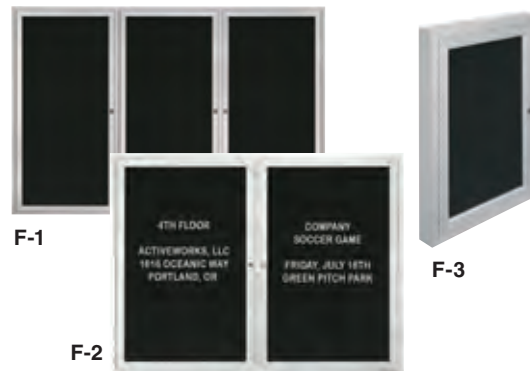

F-1

F-2

F-3

F. Enclosed Letter Board

#60670 $; F-1 3-Door, 72"W x 36"H
#60672 $; F-2 2-Door, 48"W x 36"H
#60666 $; F-3 1-Door, 30"W x 36"H
Ships within 2 business days!